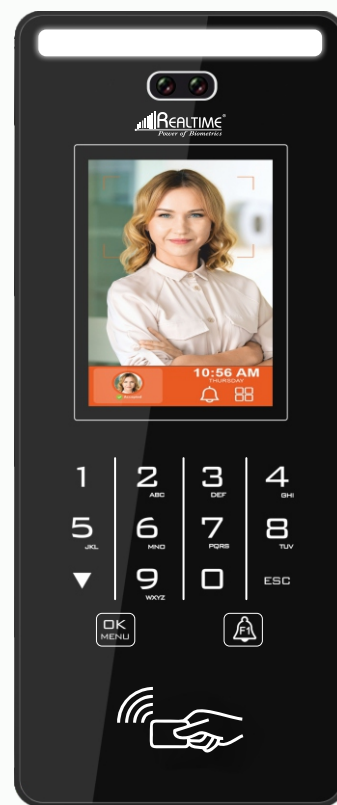

Long Range AI Face Recognition

with Battery Backup

USB Disk

Cloud

4G
(External)

Access
Control

TCP/IP

WiFi

Battery
Backup

Screen Size
2.4" Inch

Long Range AI Face Recognition with Battery Backup

Realtime Pro RS 70 (with Access Control)

Specifications

» Face Users	1500/3000
» Card User	1500/3000
» Password User	1500/3000
» Attendance Records	150,000/300,000
» Working Mode	Online / Offline
» Verification	Face, ID Card, Password & Combination
» Screen	2.4 inches (Color Display)
» Language	Multi Language Support
» Communication	USB Disk
» Power Supply	12V 2amp
» Idle Current	400mA
» Working Current	500mA
» Sound Indicator	Buzzer, Voice

Face

RF Card

Password

Wifi

Access Control

Backup Battery

TCP/IP

USB Disk